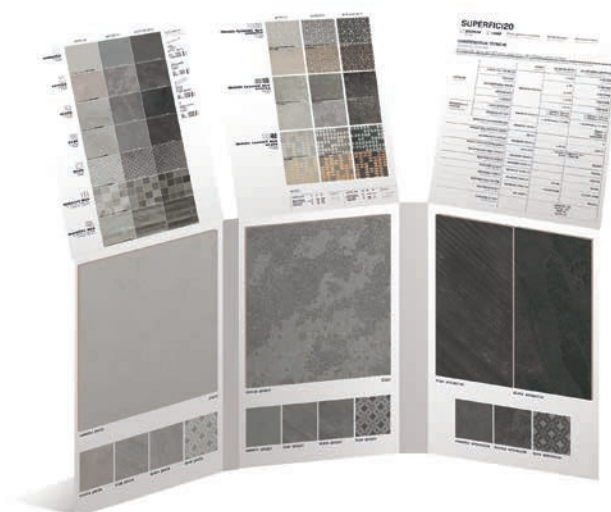

bucchero

price: 20€

size open 85x26cm (33.5"x10.2")

size closed 43,5x26cm (17.1"x10.2")