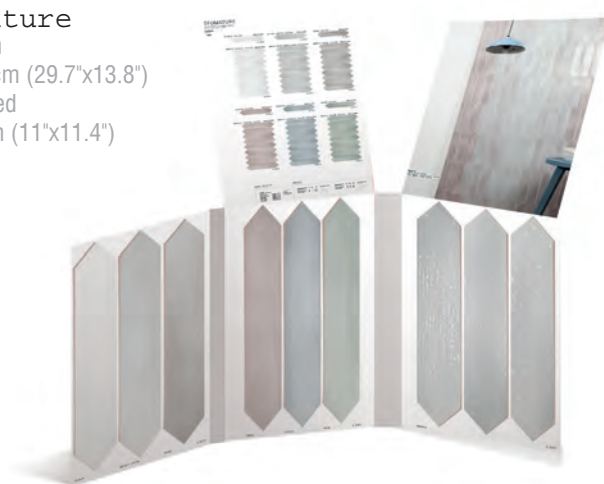

size open
90,6x29cm (35.6"x11.4")
size closed
28X29cm (11"x11.4")

NOVITÀ

legnetti

size open
35x48,7cm (13.7"x19.2")
size closed
35X23cm (13.7"x9")

sfumature

size open
75,6x35cm (29.7"x13.8")
size closed
28X29cm (11"x11.4")