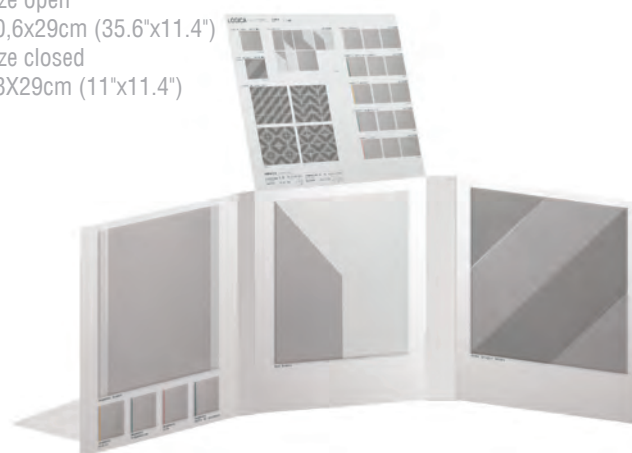

MERCHANDISING FOLDER

QUINTESSENZA

— CERAMICHE —

FOLDER

prezzo: 20€/cad.

NOVITÀ

3lati

size open
58,7x29cm (23.1"x11.4")
size closed
28X29cm (11"x11.4")

NOVITÀ

riquadri

size open
90,6x29cm (35.6"x11.4")
size closed
28X29cm (11"x11.4")

NOVITÀ

tinte

size open
90,6x29cm (35.6"x11.4")
size closed
28X29cm (11"x11.4")

NOVITÀ

logica

size open
90,6x29cm (35.6"x11.4")
size closed
28X29cm (11"x11.4")

NOVITÀ

legnetti

size open
35x48,7cm (13.7"x19.2")
size closed
35X23cm (13.7"x9")

sfumature

size open
75,6x35cm (29.7"x13.8")
size closed
28X29cm (11"x11.4")

superfici20

size open
71x33cm (27.9"x13")
size closed
33X22cm (13"x8.6")